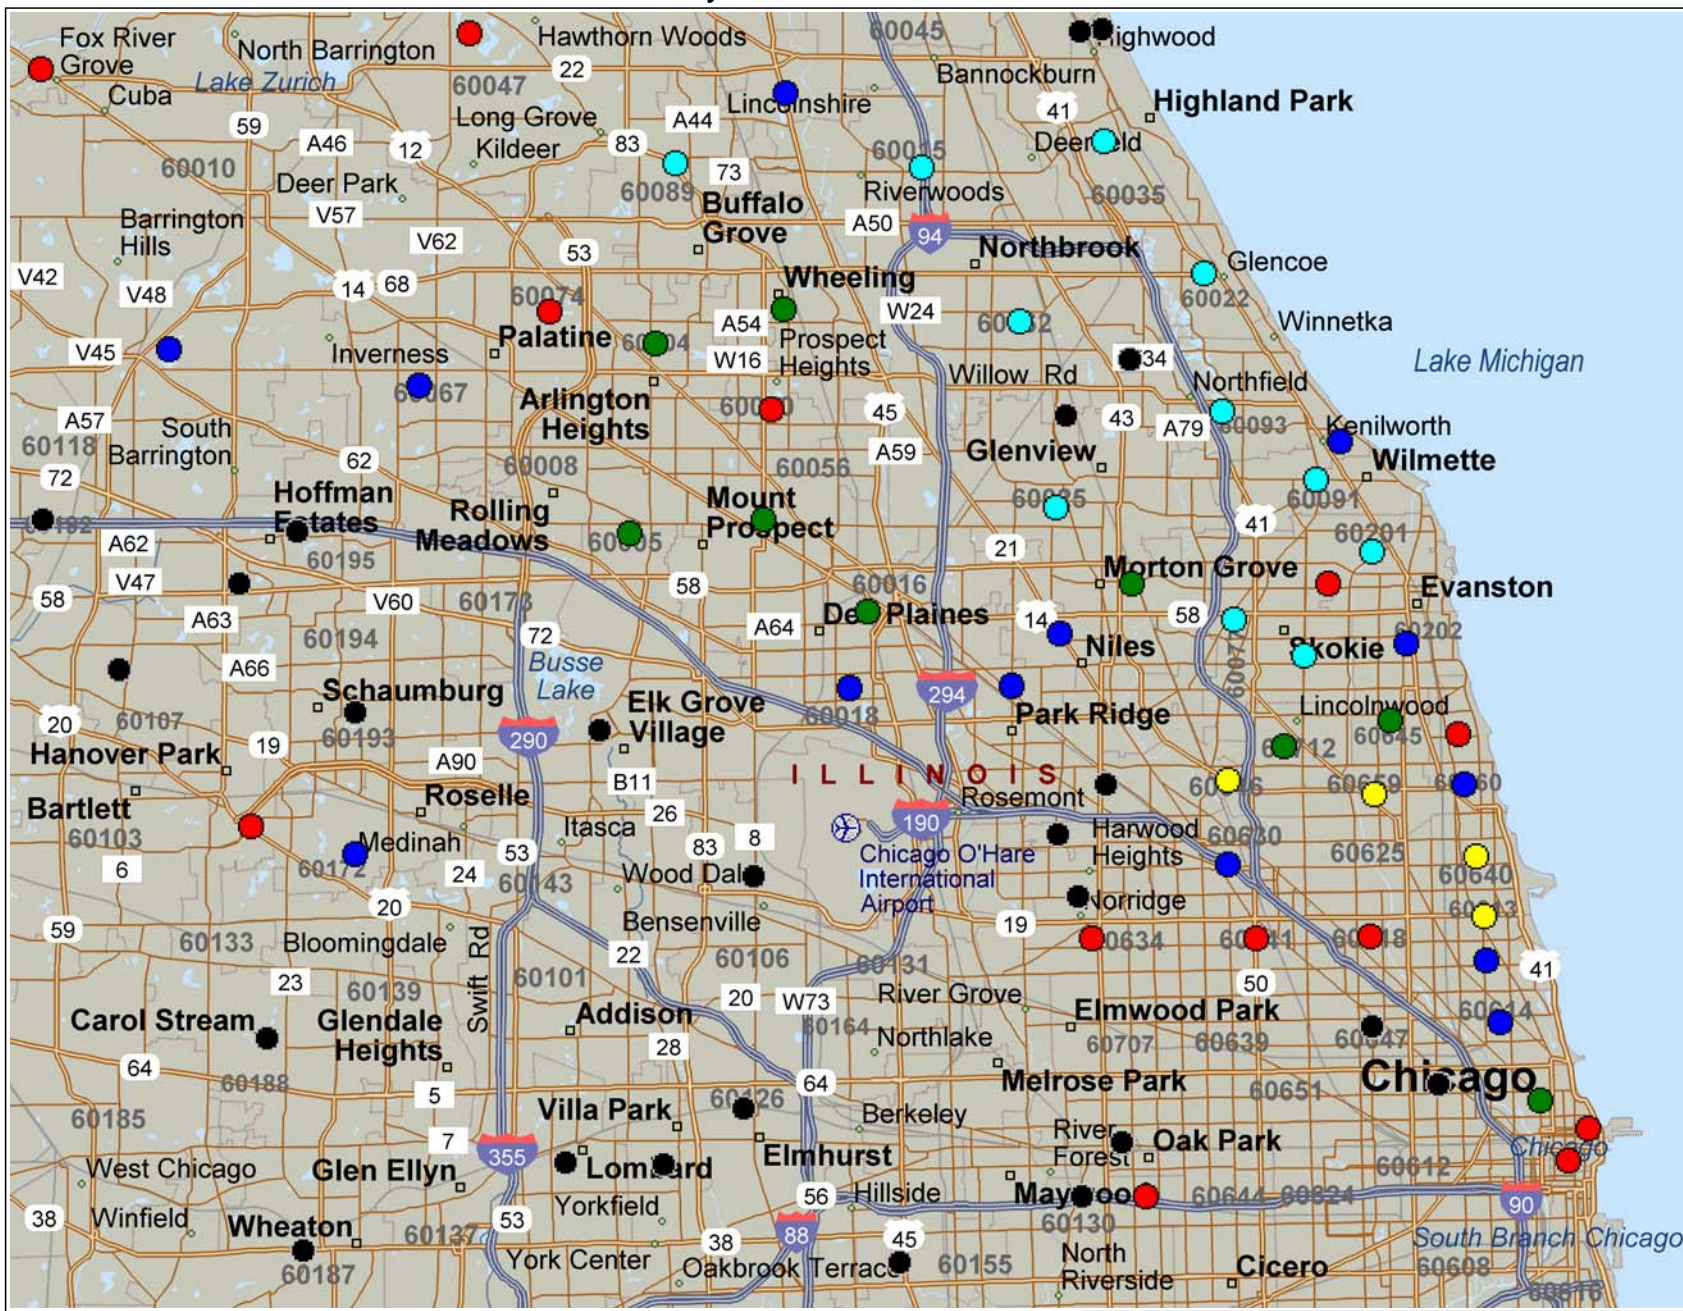

# Count By ZIP Code

- Subscriber  
Count By ZIP Code
- 20 to 382
  - 7 to 19
  - 4 to 6
  - 3 to 3.9
  - 2 to 2.9
  - 1 to 1.9

XPLORIX LLC  
PO Box 400  
Wilmette, IL 60091  
www.xplorix.com